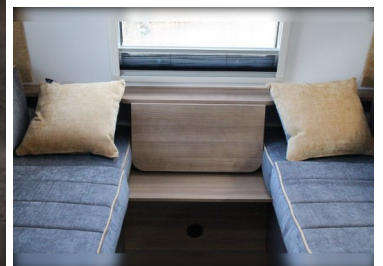

2021 Bailey Discovery D4-2

SOLD

Length: 5620mm
Width: 2280mm
Internal Length: 3860mm
Laden Weight: 995kg

Lee Davey Caravans
 East Street
 Harrietsham
 Maidstone
 Kent, ME17 1HN

REAR WASHROOM
 ALKO AKS STABILISER
 ALLOY WHEELS
 SPARE WHEEL
 TRUMA COMBI BOILER HEATING SYSTEM
 HEKI ROOF LIGHT
 BLINDS
 FLYSCREENS
 LED LIGHTING
 CASSETTE TOILET
 SHOWER
 COMBI GRILL / OVEN
 3-BURNER HOB
 FRIDGE

Model year: 2021, Berth: 2, Internal length: 3.86m / 12'8", External length: 5.62m / 18'5", Width: 2.28m / 7'4", MIRO 884kg, MTPLM: 995kg, Awning size: 10.04m, Warranty: 3-year major components, 6-year bodyshell (subject to conditions). Spec includes: Rear washroom, Alko AKS stabilizer, Alloy wheels, Spare wheel, Truma combi boiler heating system, Heki roof light, Blinds, Flyscreens, LED lighting, Cassette toilet, Shower, Combi grill / oven, 3 burner gas hob, Fridge etc. Options include loose fit carpet set, cycle carrier and wrap around awning